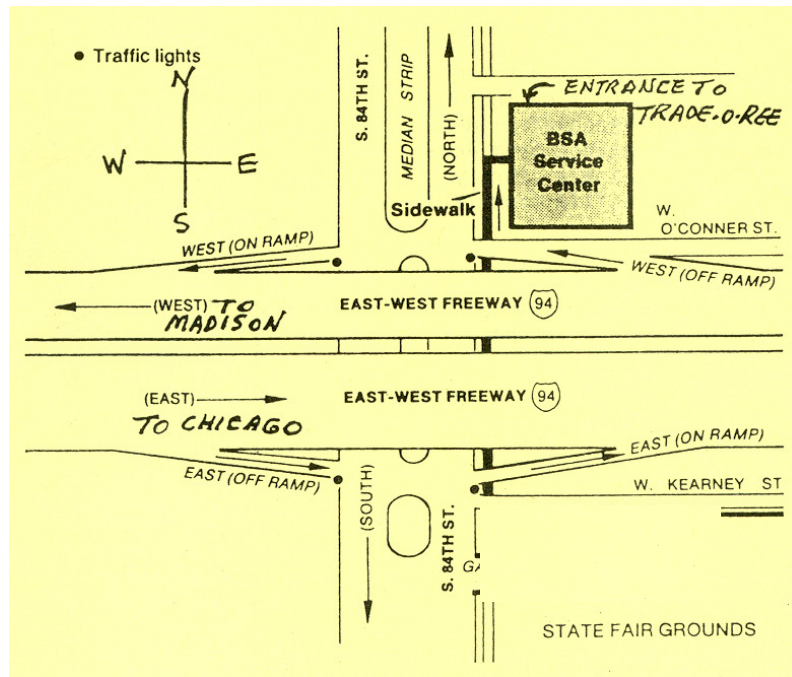

Please mail this form to: Three Harbors Council, BSA 330 S. 84th St., Milwaukee, WI 53214-1468

RESERVATION – 8 Foot tables are \$16.00 each.

Reserve _____ Tables (@ \$16.00 ea.)

Reserve _____ Dinners (@ \$10.00 ea.)
Friday evening at 6:30 p.m. (dinner)

Sponsored by Three Harbors Council Scout Heritage Museum

Directions to:
 Walter & Olive Stiemke
 Scout Service Center:
 330 South 84th Street
 Milwaukee, WI 53214

*Scout Heritage Museum on
 the first floor to the left of
 West entrance*