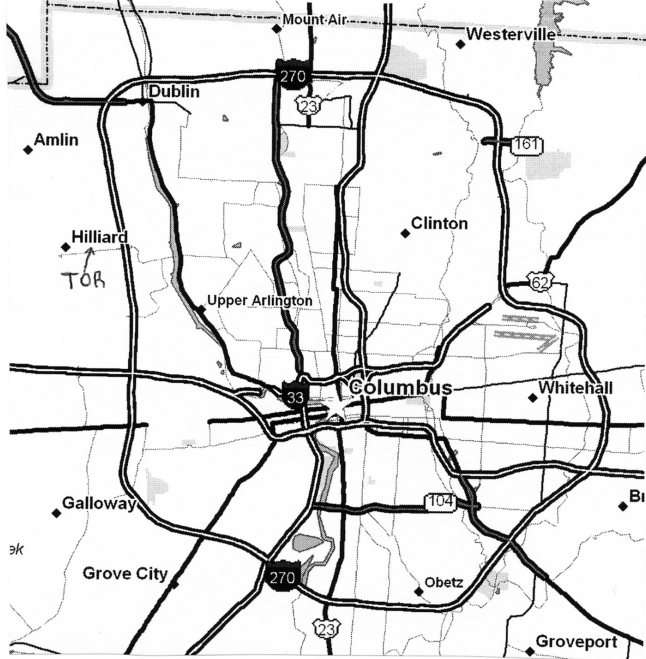

Make checks payable to **Mike Lush**

Total Enclosed \$ _____

Exit 13– Turn right at top of Ramp (west bound) Cemetery Rd.

Exit 13B– Clover leaf should have you west bound at top of Ramp

Take Cemetery Rd approx. 1 mile to LEAP Rd. Turn Right (north bound) go about .4 mile to NORTHWEST PKWY. Turn Left (west bound). Drive approx. .6 mile and turn left into fairgrounds.

TOR is located in the EDWARDS Bldg

Map of Columbus and Outer Belt LEFT

Map of Exit 13/13B and Area of Fairgrounds ABOVE

Coming from the EAST- Take I-70 west bound to west side I-270 outer belt (exit 93). Take 270 north to Exit 13B Cemetery Rd. Or follow I-270 around from the east side to exit 13. Follow Directions above.

Coming from the WEST- Take I-70 east bound to I-270 outer belt (exit 93B). Take 270 north to Exit 13B Cemetery Rd. Follow Directions above.

Coming from NORTH or SOUTH - Take the outerbelt (270) west around to Exit 13 Cemetery Rd and follow the directions above.

Coming from the AIRPORT- Take the front way out of the Airport and follow signs for 670 west. Take 670 west till it merges with I-70 on the west side of Columbus. Follow I-70 west to I-270 outer belt (exit 93). Take 270 north to Exit 13B Cemetery Rd. Follow Directions above.