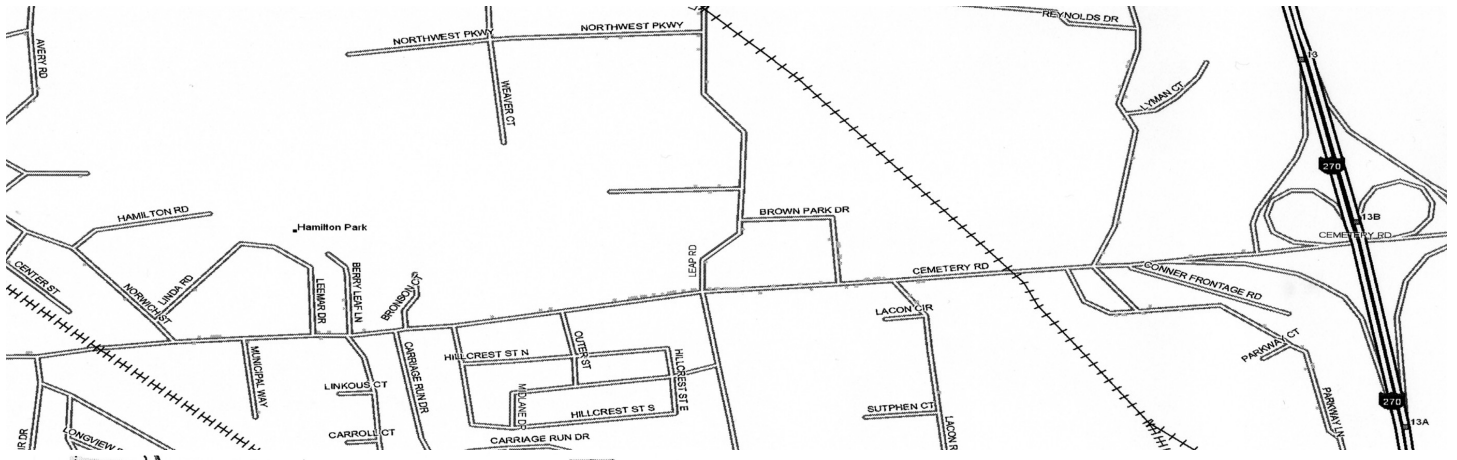

VENTURE CREW ONE 4 ONE PRESENTS

THE 25th ANNUAL CENTRAL OHIO TRADE-0-REE

**100
Tables**

OCTOBER 7-8 2016

**100
Tables**

FRIDAY 12:00 PM TO 1:00 AM
SATURDAY 8:00 AM TO 3:00 PM

LOCATION

Franklin County Fairgrounds - Edwards Bldg
4100 Columbia St., Hilliard, Ohio 43026
(map on reverse side)

Make checks payable to **Mike Lush**

Total Enclosed \$ _____

Exit 13– Turn right at top of Ramp (west bound) Cemetery Rd.

Exit 13B– Clover leaf should have you west bound at top of Ramp

Take Cemetery Rd approx. 1 mile to LEAP Rd. Turn Right (north bound) go about .4 mile to NORTHWEST PKWY. Turn Left (west bound). Drive approx. .6 mile and turn left into fairgrounds.

TOR is located in the EDWARDS Bldg

Map of Columbus and Outer Belt LEFT

Map of Exit 13/13B and Area of Fairgrounds ABOVE

Coming from the EAST- Take I-70 west bound to west side I-270 outer belt (exit 93). Take 270 north to Exit 13B Cemetery Rd. Or follow I-270 around from the east side to exit 13. Follow Directions above.